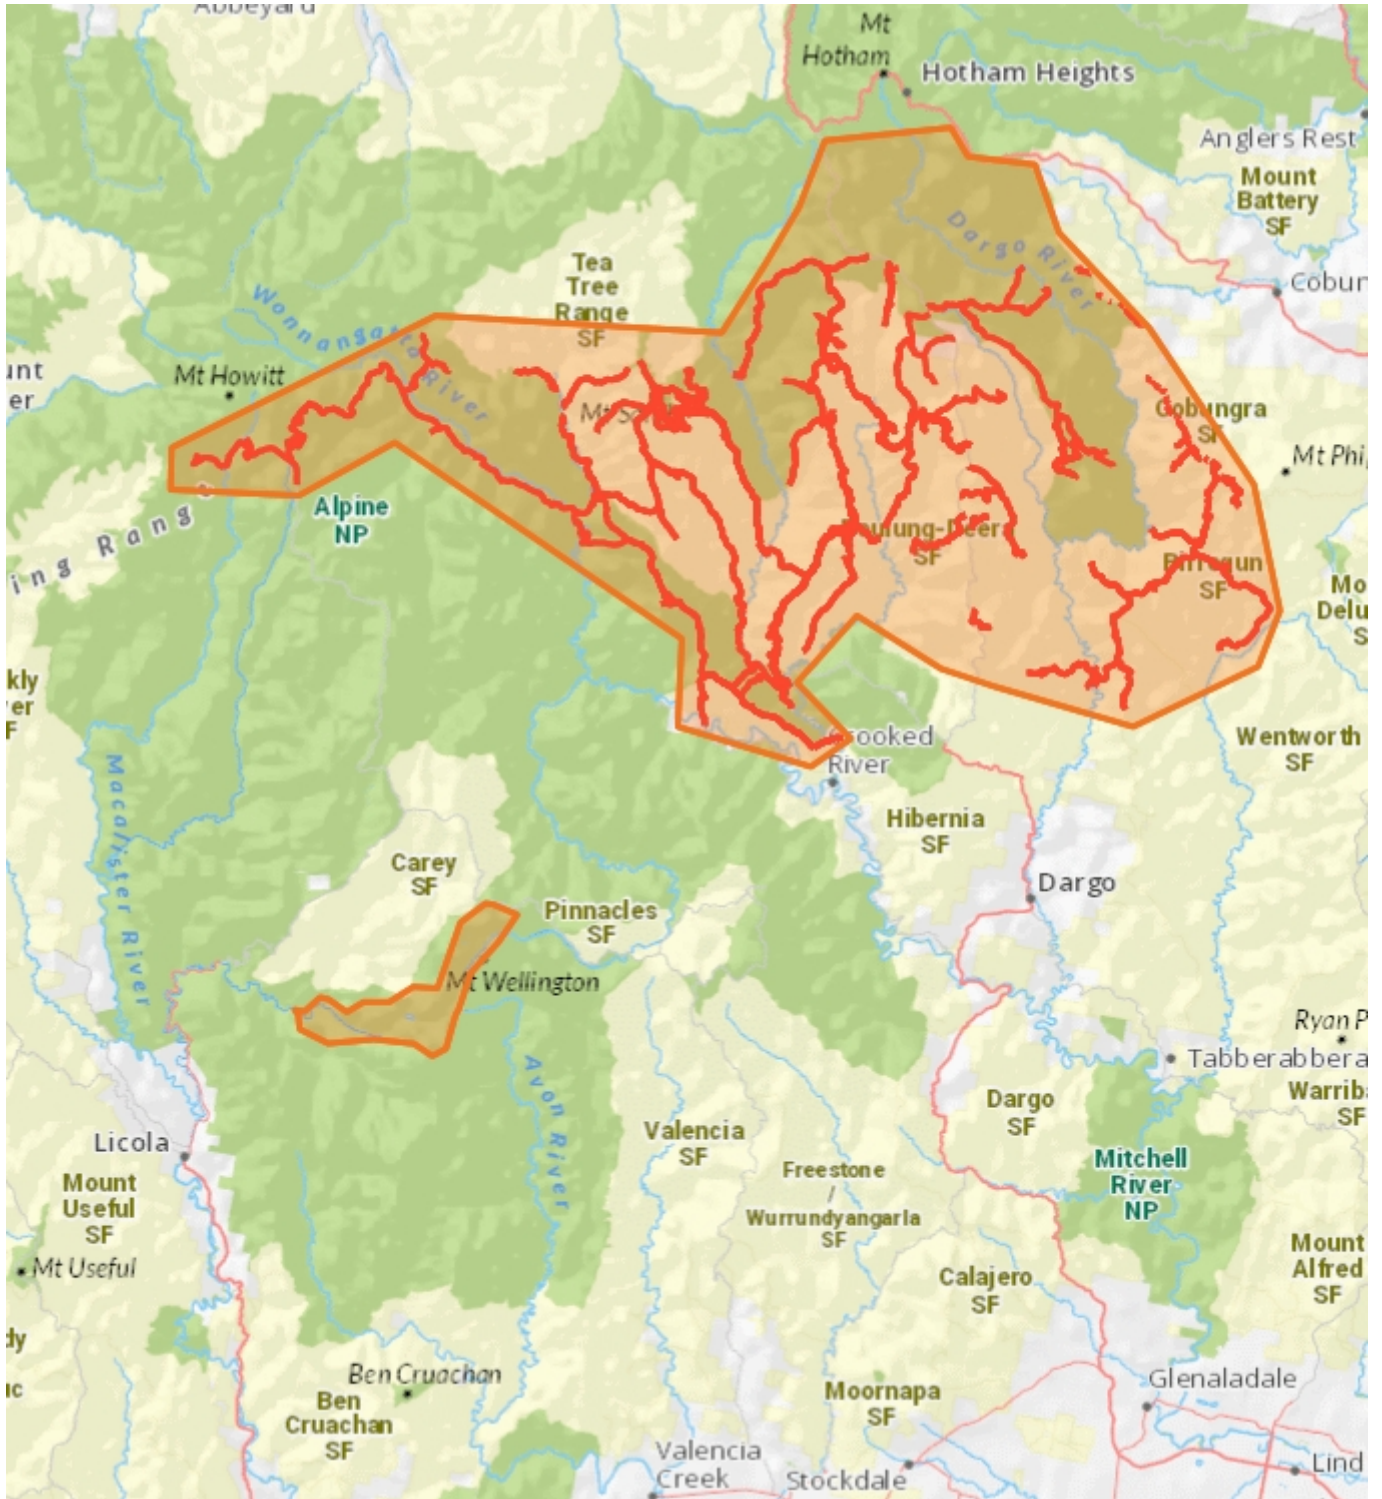

Area impacted by park closure_07022020 (tracks in orange polygons to remain closed)

Legend

Disclaimer: This map is a snapshot generated from Victorian Government data. This material may be of assistance to you but the State of Victoria does not guarantee that the publication is without flaw of any kind or is wholly appropriate for your particular purposes and therefore disclaims all liability for error, loss or damage which may arise from reliance upon it. All persons accessing this information should make appropriate enquiries to assess the currency of the data.
Produced on: February 7, 2020 7:26:12 AM